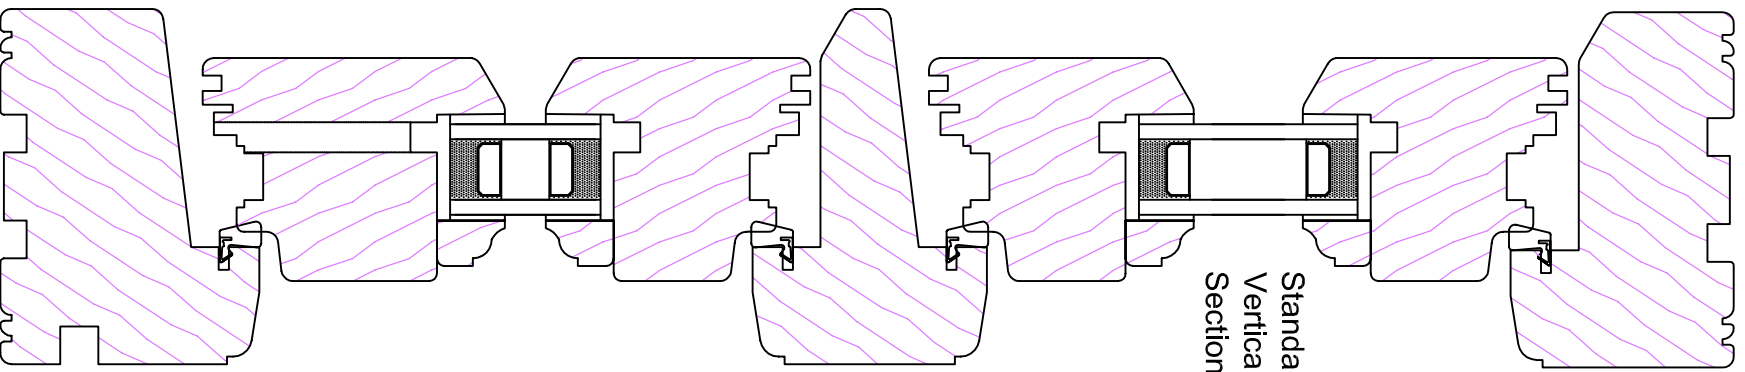

Head Drip
option

French Window
59mm Sash Option

59mm Sash

Standard
Vertical
Section

Standard
Horizontal
Section

Flying
Mullion
Option 59mm

Inner frame
options

Ovolo

Pencil
Round

Barnsdale
Standard

See separate data
sheet for sash bead,
upstand, glass details
& direct glazing

Revisions:

**Architectural
Details with Options**

Product: C2-94 Flush
Extended Frame, Casement,
Drawing No: C2-94mm-Ex-1
Scale: 1:2 on A3
Drawn by: SCW
Date: 21-01-07
Approved by: X