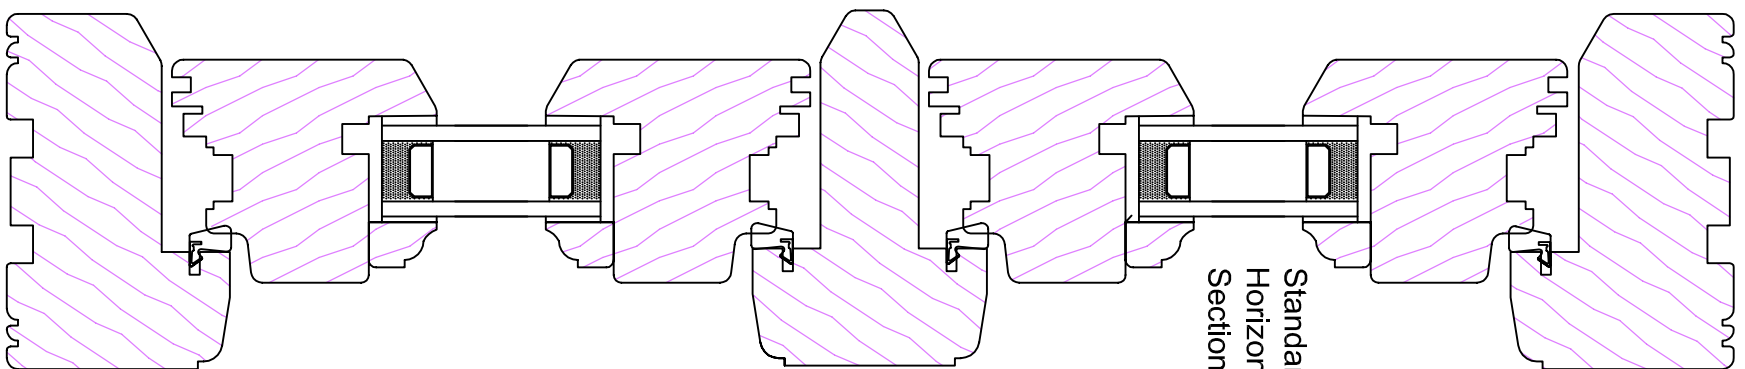

Head Drip
option

French Window
59mm Sash Option

59mm Sash

Standard
Vertical
Section

Standard
Horizontal
Section

Flying
Mullion
Option 59mm

Inner frame
options

Ovolo

Pencil
Round

Barnsdale
Standard

See separate data
sheet for sash bead,
upstand, glass details
& direct glazing

Revisions:

**Architectural
Details with Options**

Product: C2-94 Flush
Extended Frame, Casement,
Drawing No: C2-94mm-Ex-1
Scale: 1:2 on A3
Drawn by: SCW
Date: 21-01-07
Approved by: X