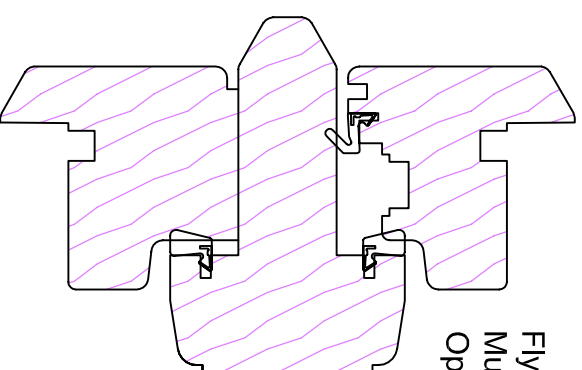

Head Drip
option

French Window
59mm Sash Option

59mm Sash

Standard
Vertical
Section

Standard
Horizontal
Section

Flying
Mullion
Option 59mm

Inner frame
options

Ovolo

Pencil
Round

Barnsdale
Standard

See separate data
sheet for sash bead,
upstand, glass details
& direct glazing

Revisions:

**Architectural
Details with Options**

Product: C2-94 Flush
Extended Frame, Casement,
Drawing No: C2-94mm-Ex-1
Scale: 1:2 on A3
Drawn by: SCW
Date: 21-01-07
Approved by: X