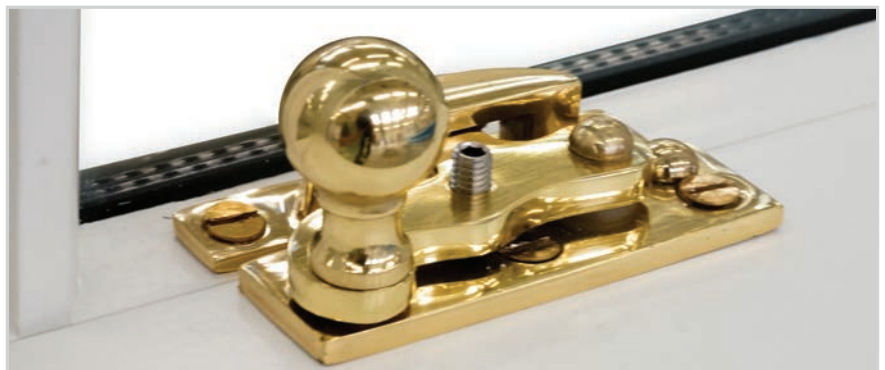

Sash Fastener